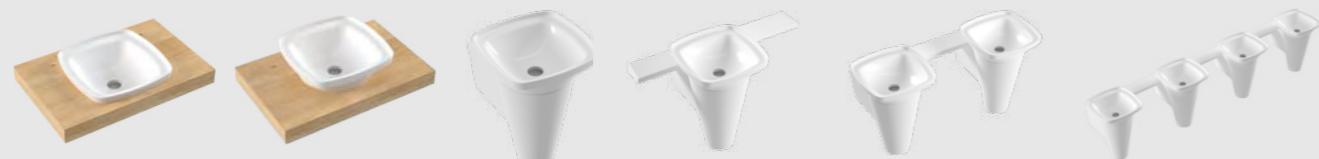

A strong colour accent in bright red bathes the WC in a school or kindergarten in a friendly light. Particularly easy to care for surfaces with HYGIENE PLUS on the HELIOS washbasin and the coloured MYRA fitting ensure effortless cleanliness, even when there is a great rush of children using them.

CHILD-FRIENDLY
 AND COLOURFUL

SEREL
HYGIENE PLUS

HELIOS USAGE ALTERNATIVES

SEREL
HELIOS
 CIRCULAR WASHBASIN
 (Ø 46 cm)
 HL35 

SEREL
HELIOS
 SQUARE WASHBASIN
 (46 cm)
 HL36 

SEREL
HELIOS
 CIRCULAR WASHBASIN
 (Ø 37 cm)
 HL34 

RIMLESS:
 CLEAN AND
 HYGIENIC

What counts here is what's missing: with no corners, edges or rims, the bowl of the SMART WC does not give dirt or bacteria any opportunity to adhere to its surfaces. The lack of such obstacles means that the WC can be cleaned particularly quickly and thoroughly. Despite its economical water consumption, the necessary cleanliness and freshness is therefore ensured at all times.

**SEREL
 HYGIENE
 PLUS**

**SEREL
 PURE
 WASH**

SEREL
SMART
 WALL HUNG
 WC PAN
 (52 cm)
 SM46

SEREL
BETA
 SLIM
 SILENT CLOSE
 EASY-RELEASE
 SEAT AND COVER
 223BS00002 

**E.C.A.
TOUCH**

Convenient and comfortable: E.C.A. fittings with touch technology. The flow of water starts and stops with a simple touch somewhere on the tap. If it is not touched again after 42 seconds, the flow is stopped. This saves water and ensures safety. The temperature and quantity of water can be adjusted separately. Practical and hygienic at the same time, this fitting is particularly easy for everyone to operate.