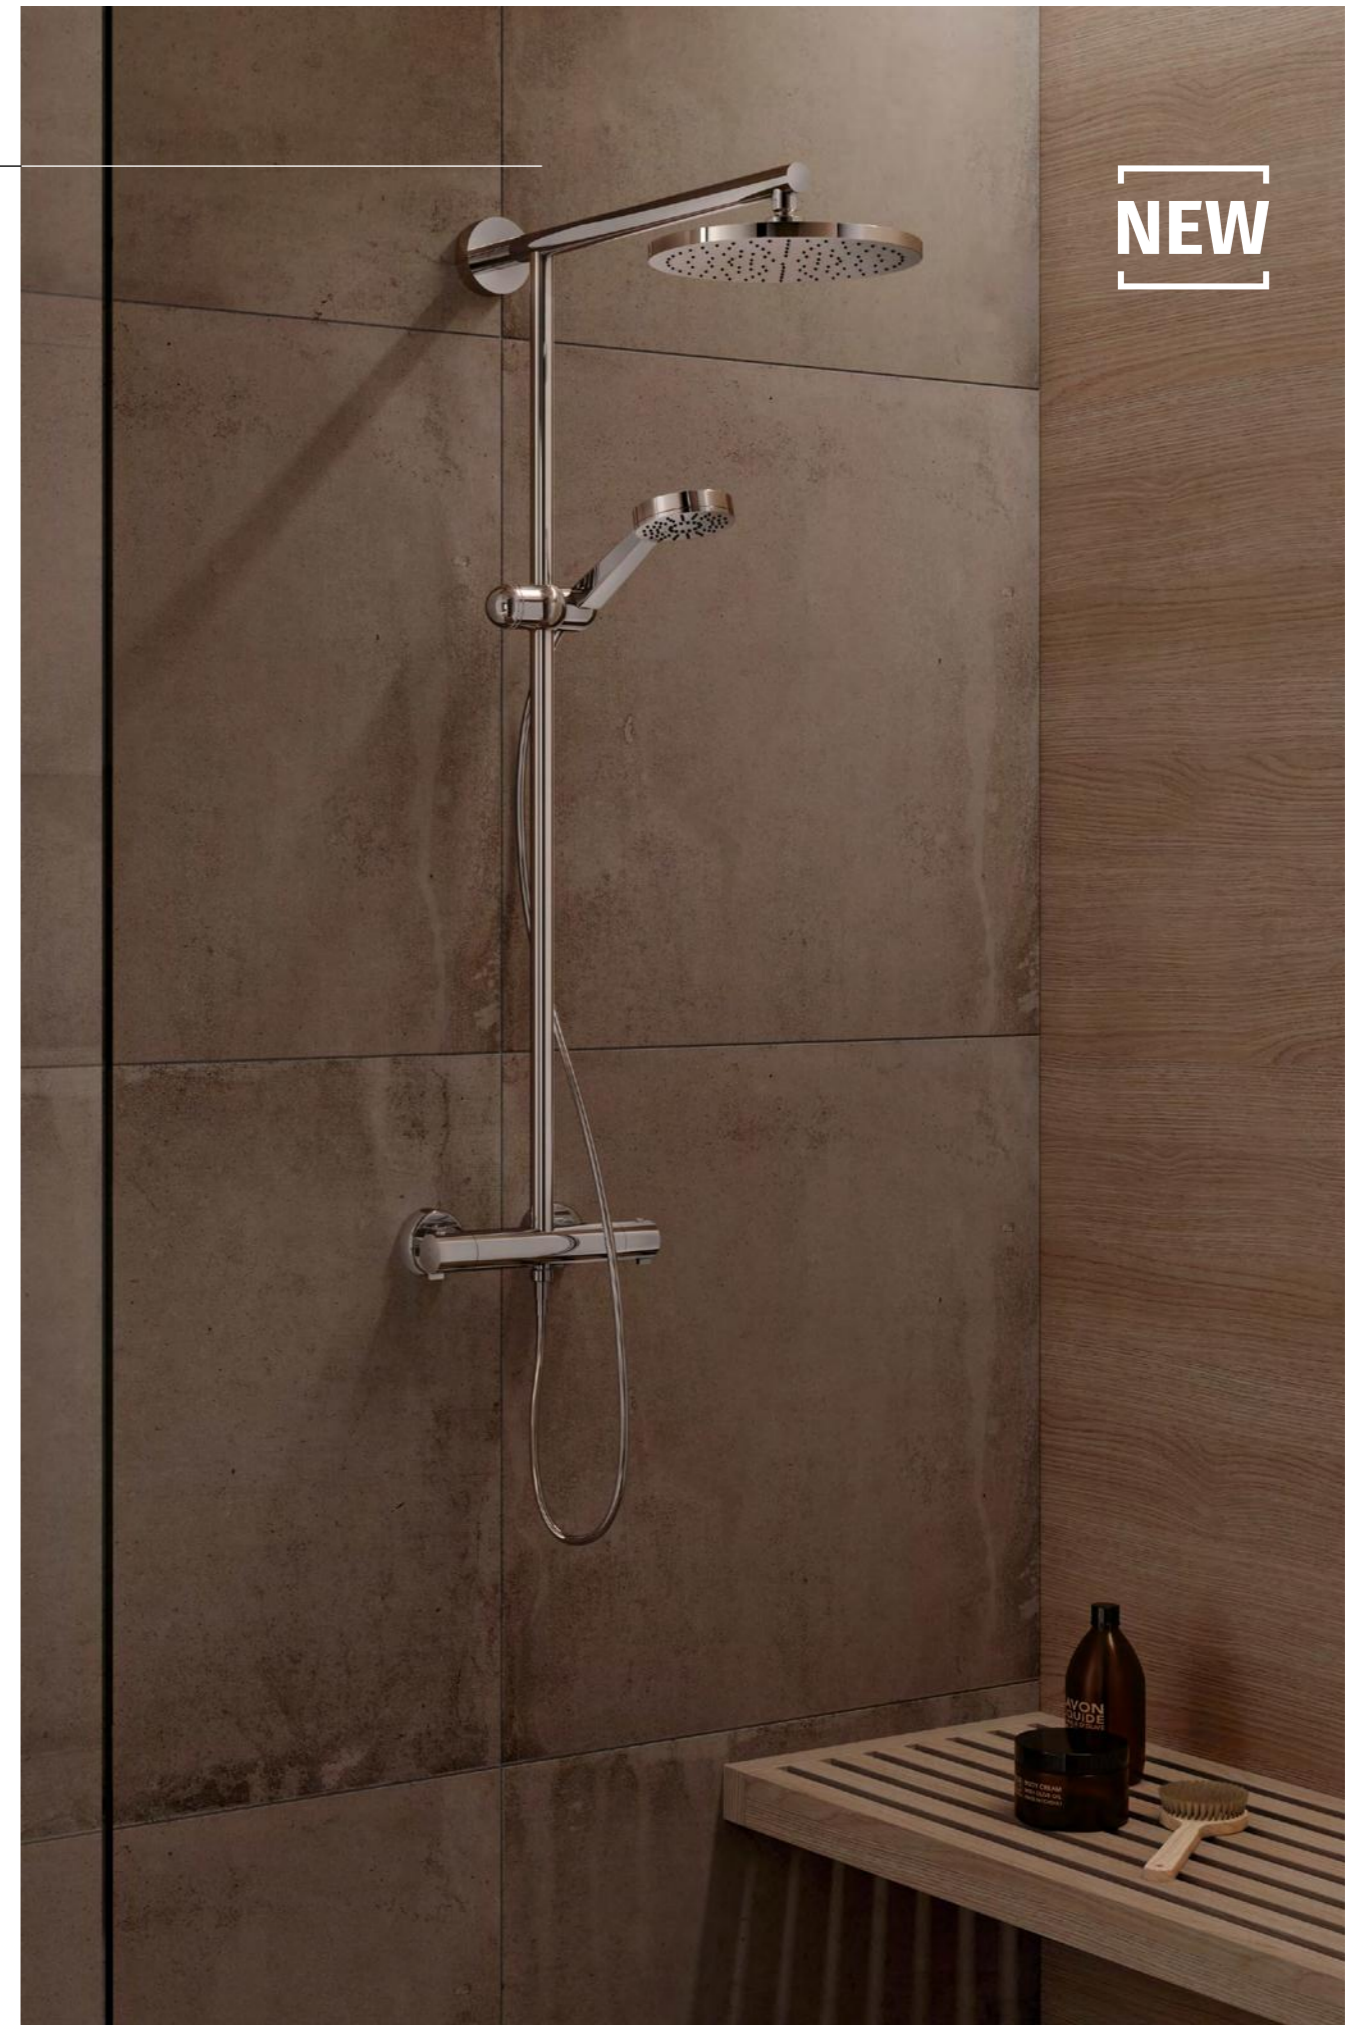

NEW

102102476EX

SEREL

TP08

SEREL

RITA
COUNTERTOP
BUILT-IN SLIM
WASHBASIN
(60 cm)
RT34

E.C.A.

102105129EX

NEW