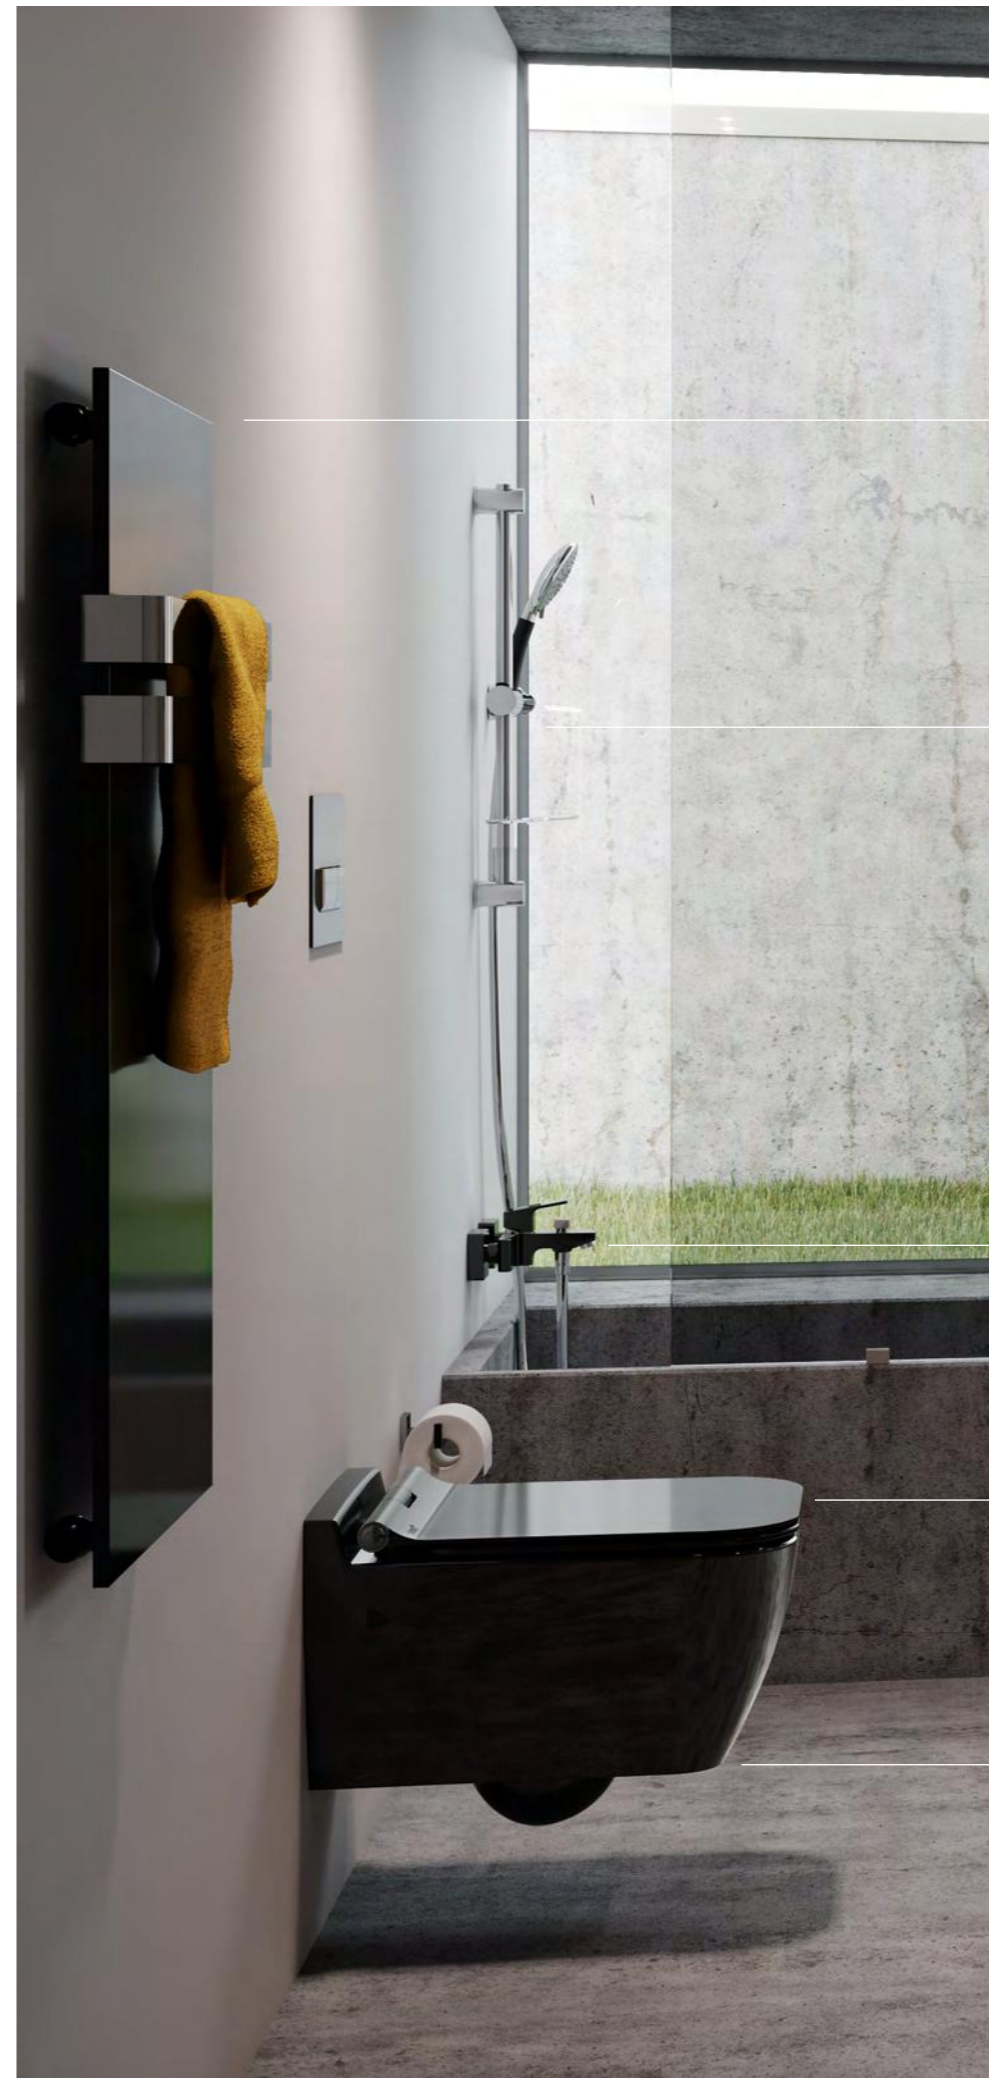

**SEREL
HYGIENE
PLUS**

102146017EX

103502469EX

223ZS00062

(52 cm)
RT10-060H